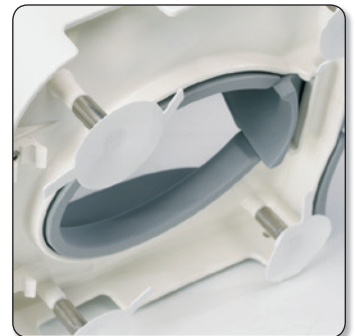

Suction cups 880150

For safe and stable mounting
in the bath tub

one size