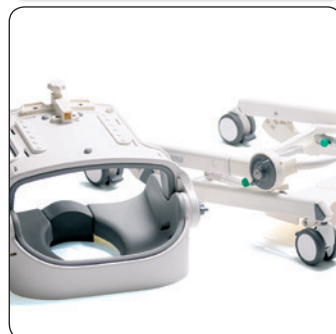

Flamingo™

R82[®]

Flamingo[™]

Tilt in space and back recline

Tilts and reclines for the child's comfort and positioning.

Adjustable foot supports

Adjust to ensure correct positioning and support.

Height adjustable frame

Adjusts to fit the height of the carer.

Foldable frame

Folds for storage or transportation.

The Flamingo is a toilet/bathing chair. It is available in 4 sizes and is suitable for children and youngsters.

The seat can be tilted and the back can be angled. The Flamingo can therefore cover special needs for seating posture. The Flamingo is easy to clean and facilitates personal hygiene. It is adjustable in height and it can be placed over the toilet or can be used with a pan.

25-34 cm 27-42 cm 36-47 cm max 70kg

STANDARD CONFIGURATION

Sizes 88000x

The Flamingo is available
in four sizes.

Cross bar

Two different cross bars
are available.

Curved
Size 1+2+3

Straight
Size 4