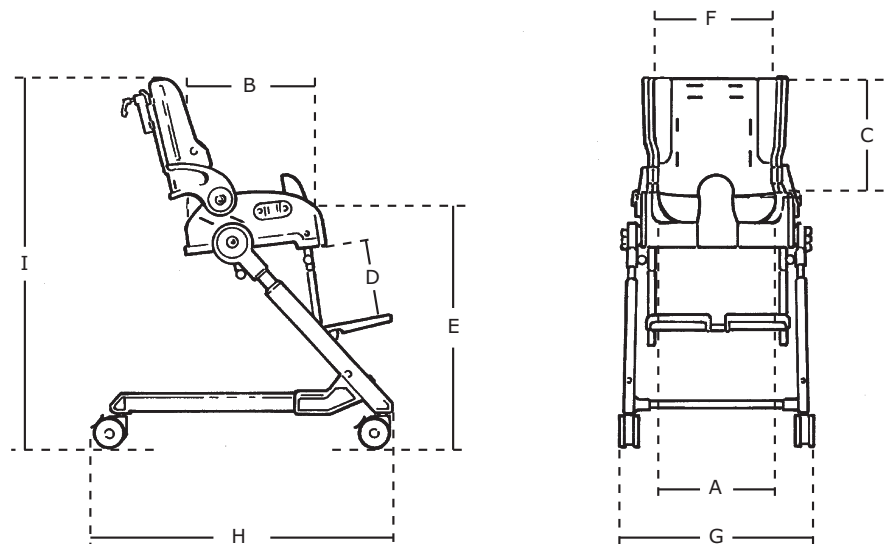

25-34 cm 27-42 cm 36-47 cm max 70kg

STANDARD CONFIGURATION

Sizes 88000x

The Flamingo is available
in four sizes.

Cross bar

Two different cross bars
are available.

Curved
Size 1+2+3

Straight
Size 4

Aluminium frame with lockable casters for safe and stable transfer.

Frame

Castors

Measurements

	Size 1 cm (inch)	Size 2 cm (inch)	Size 3 cm (inch)	Size 4 cm (inch)
Seat width (A)	25 (10")	28 (11")	32 (12½")	34 (13")
Seat depth (B)	24 (9½")	29 (11½")	34 (13¾")	40 (15½")
Back height (C)	36 (14")	38 (14¾")	41 (16")	47 (18½")
Lower leg length (D)	18-26 (7-10")	25-35 (9¾-13½")	30-40 (11¾-15½")	29-43 (11¼-16¾")
Seat height (E)	50-60 (19½-23½")	50-60 (19½-23½")	50-60 (19½-23½")	50-60 (19½-23½")
Shoulder width (F)	30 (12")	32 (12½")	38 (15")	40 (15½")
Back width	19½ (7½")	22 (5½")	26 (10")	28 (11")
Width, frame (G)	44 (17")	46 (18")	50 (19¾")	54 (21")
Length, frame (H)	66 (26")	66 (26")	66 (26")	66 (26")
Height, frame w/seat (I)	86 (33½")	89 (35")	93 (36½")	95 (37")
Seat height, folded	24 (9½")	26 (10")	27 (10½")	27 (10½")
Seat length, folded	37 (14½")	40 (15½")	43 (17")	46 (18½")
Frame height, folded	20 (8")	20 (8")	20 (8")	20 (8")
Frame length, folded	74 (29")	74 (29")	74 (29")	74 (29")
Weight	11 kg (24 lb)	13 kg (29 lb)	14 kg (31 lb)	15 kg (33 lb)
Max. load/user weight	35 kg (77 lb)	50 kg (110 lb)	60 kg (132 lb)	70 kg (154 lb)
Angling	Seat: Foot support bar:	-15°-+35° 90°-60°	Back:	-25°-90°

size measurements
1 W: 36 cm

Sides w/upholstery

88011x

Provide moderate torso control and positioning.

size measurements
1 W:9½ x H:22½ cm
2 W:9¾ x H:24¾ cm
3 W:9¾ x H:27 cm
4 W:9½ x H:32 cm

Side supports

83315-162