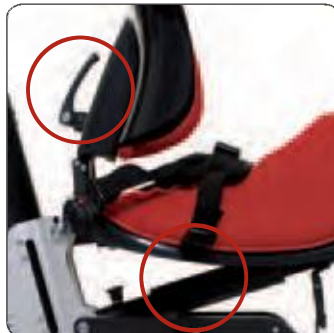

Krabat jockey

R82[®]

Krabat jockey

Height adjustable

The height adjustment is easily operated with a button integrated in the handle

Back and seat angle

The back is separately adjustable in proportion to the seat. Also the seat angle is adjustable individually

Adjustable foot supports

The foot supports are adjustable in height and angle

Foldable

The chair is lightweight, and is foldable in order to make transport easy

Krabat jockey by R82 is an active children's chair. The child is seated on a saddle with its legs apart. The spread position for the lower part of the body and the footrests provides a stable position for the child. This saddle-seating position has many physical advantages compared to traditional seating positions.

The seat is shaped so that it prevents the pelvis from moving forwards, which often is a problem for spastic children. The top of the seat prevents the thighs from being squeezed underneath a table when adjusting the height of the chair.

White

Cover colour

Available in four colours

Red

Blue

Black

Sand

Adjustments